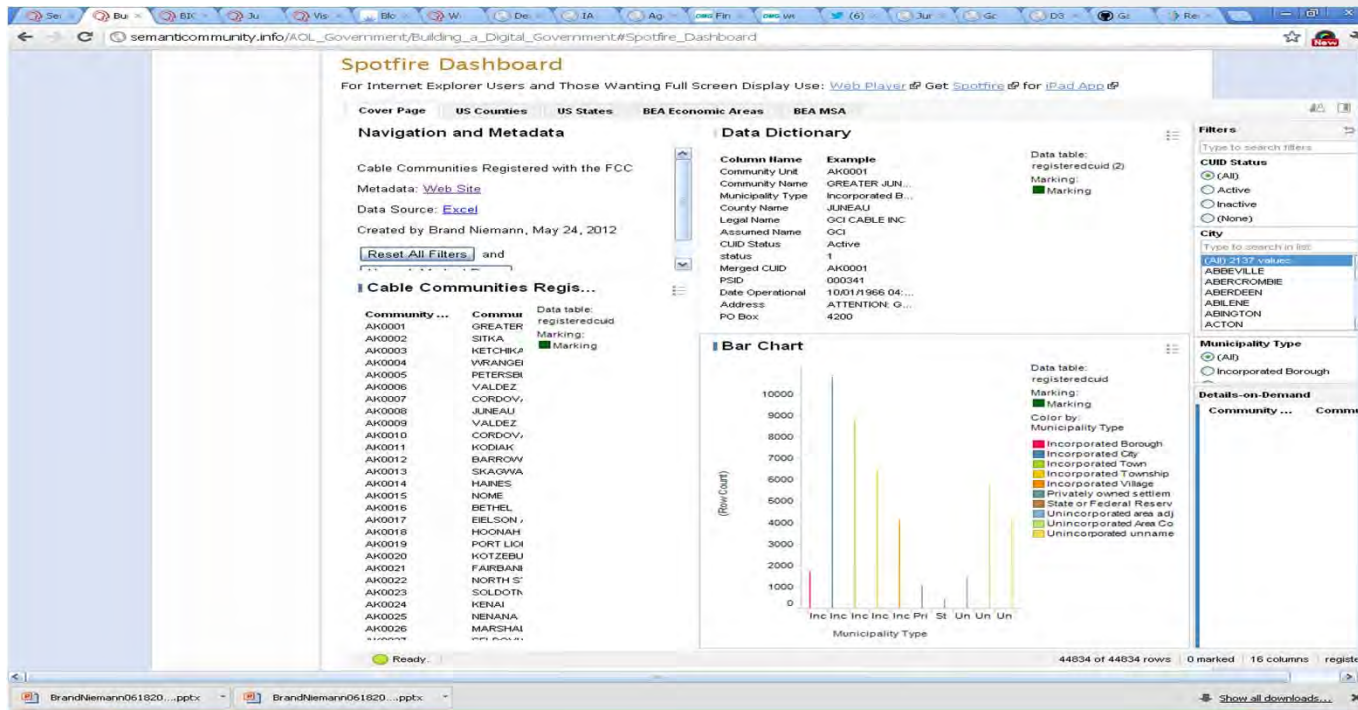

Contextual Collaboration

- Bookmarks
- Guided Apps
- Portals & Social Platforms

Enterprise-Class

- Unmatched Performance
- Massive Scalability
- 24x7 Expertise

Building a Digital Government

http://semanticcommunity.info/AOL_Government/Building_a_Digital_Government#Spotfire_Dashboard