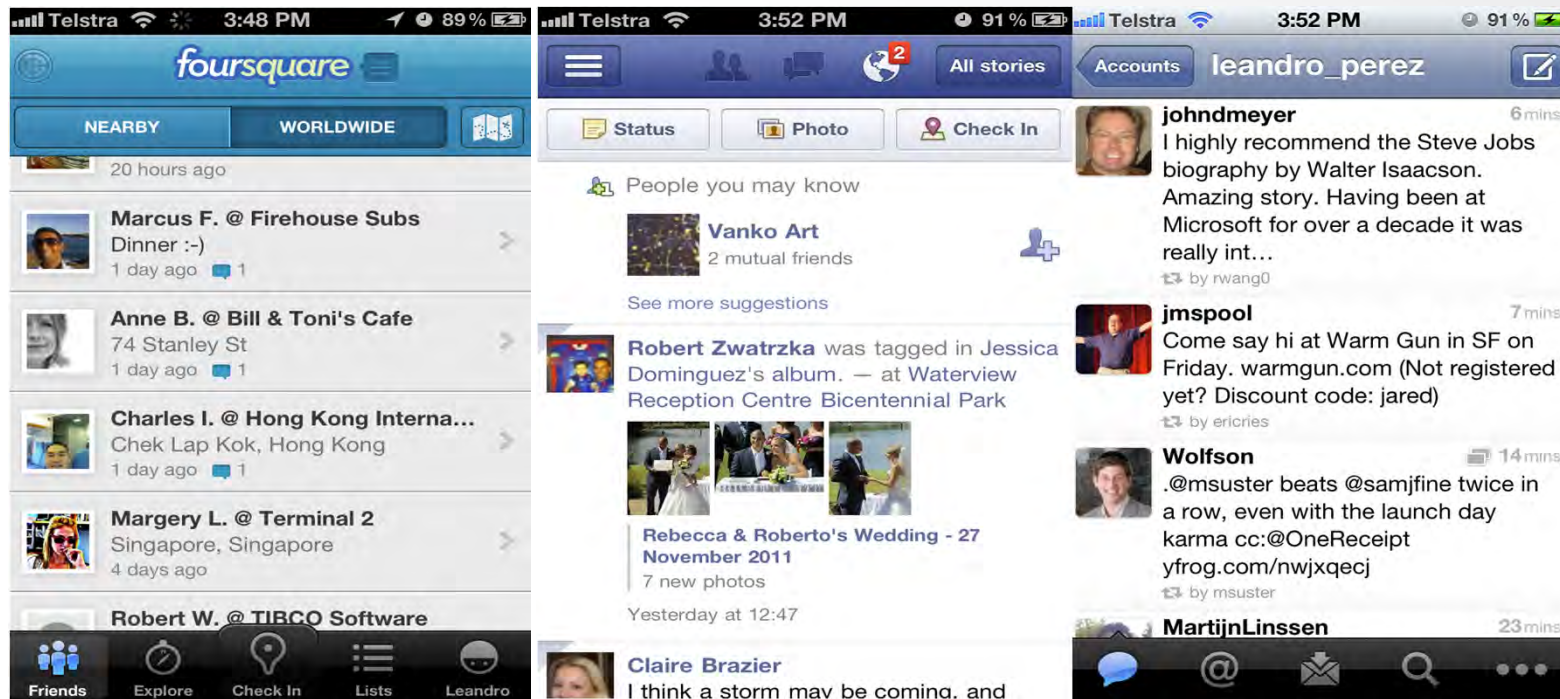

IN OUR PERSONAL LIVES, IT IS EASY TO SHARE AND CONNECT